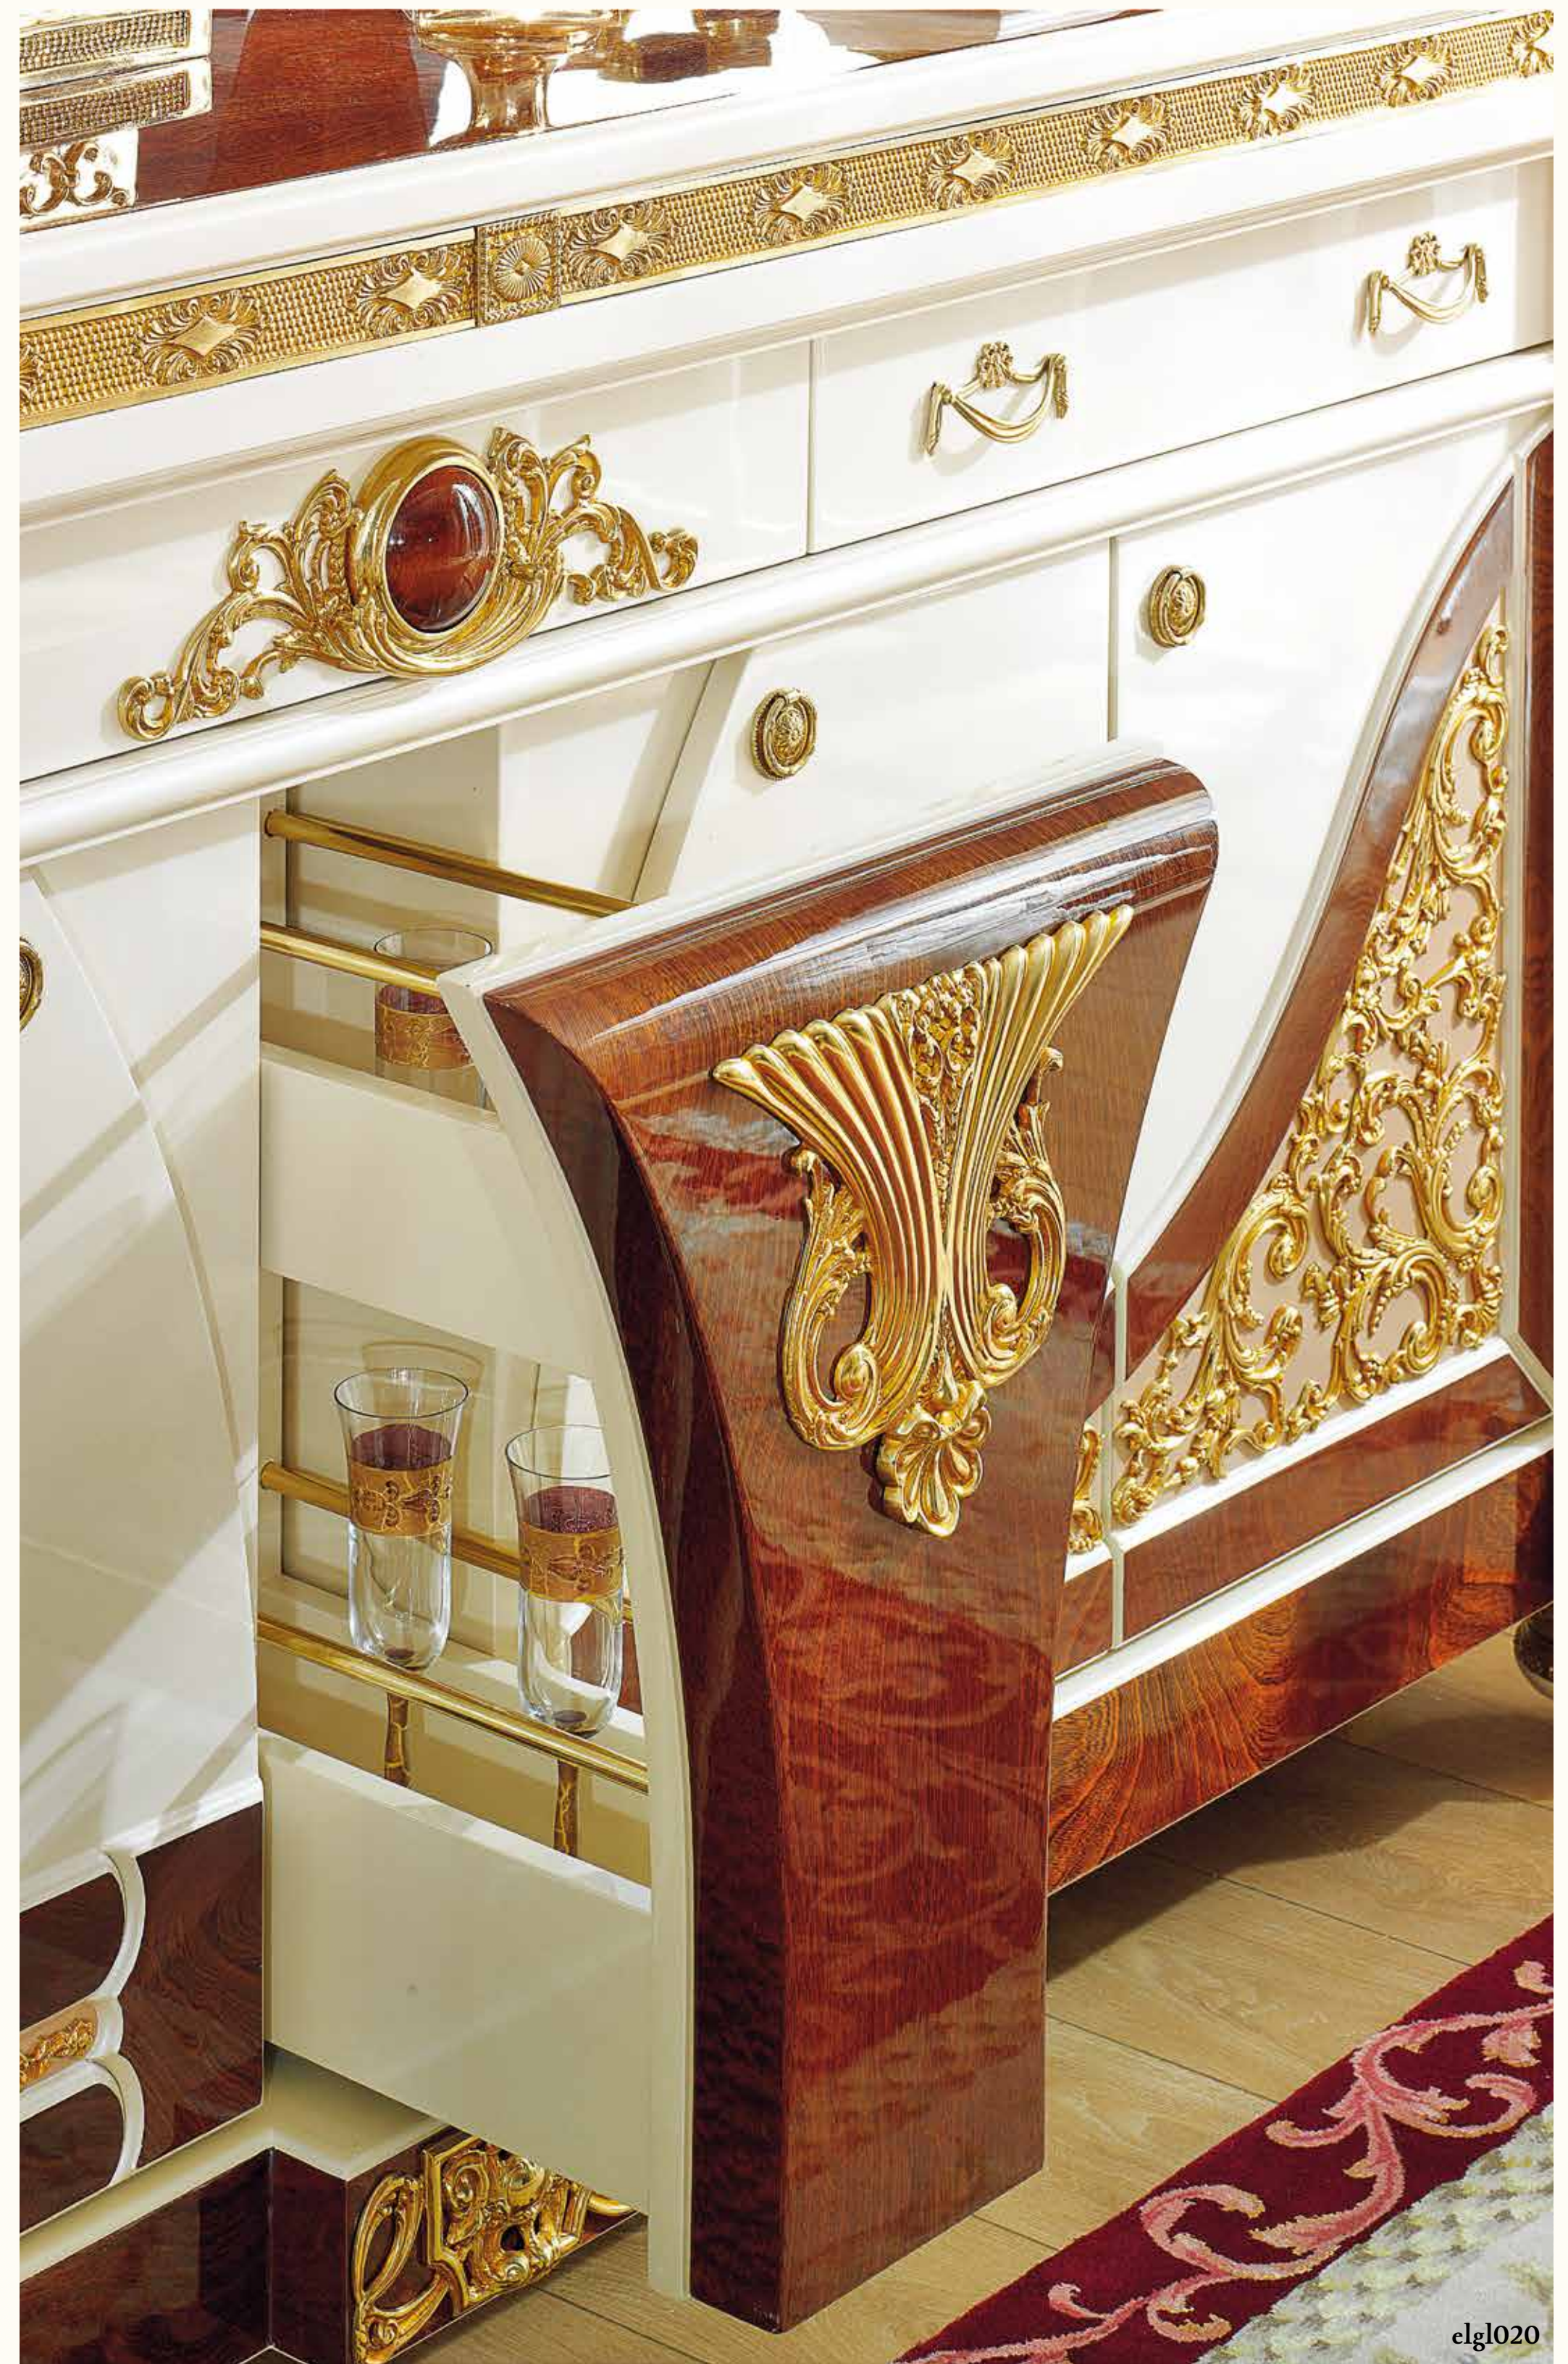

eligül bronz

elgl020