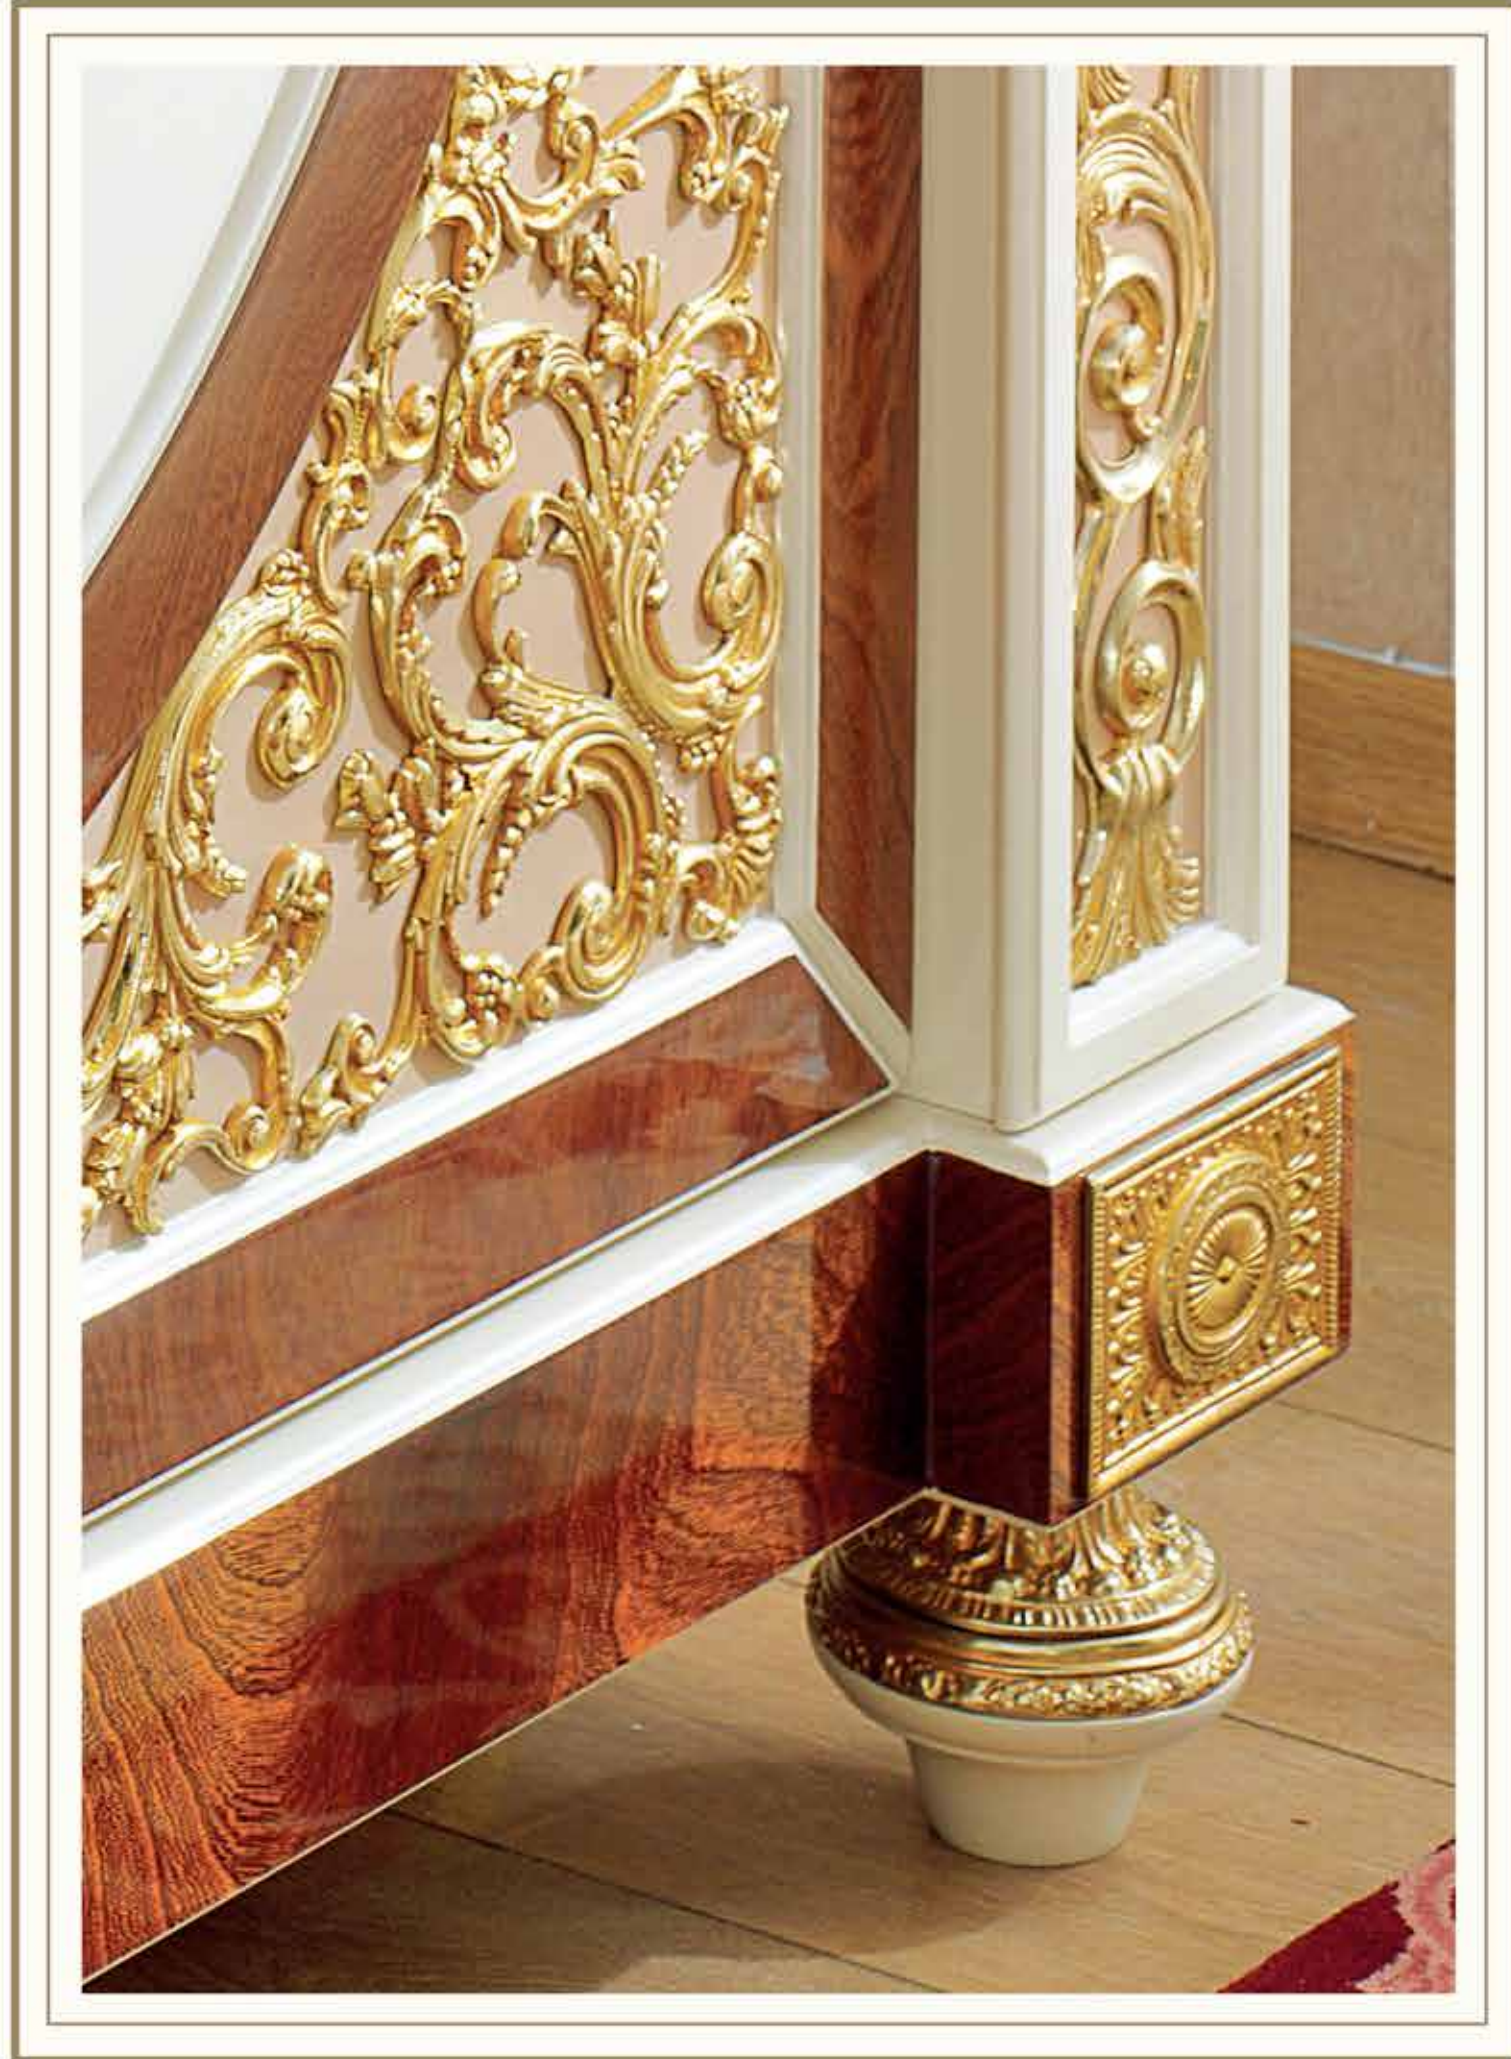

eligül bronz

elgl020